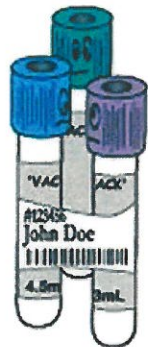

Worst Dressed Tubes

Wrinkled

Turtleneck

The Wrap Around

Cinched Belt

Flying Ace Scarf

Topsy Turvy Label

Twisted Shirt

Place label directly under cap

NAME at the TOP

Barcode straight

Collector's USER ID

Hospital Gown Look is IN!

Leave visible window to see blood

BEST DRESSED TUBE

Get it Straight Reduce the Wait