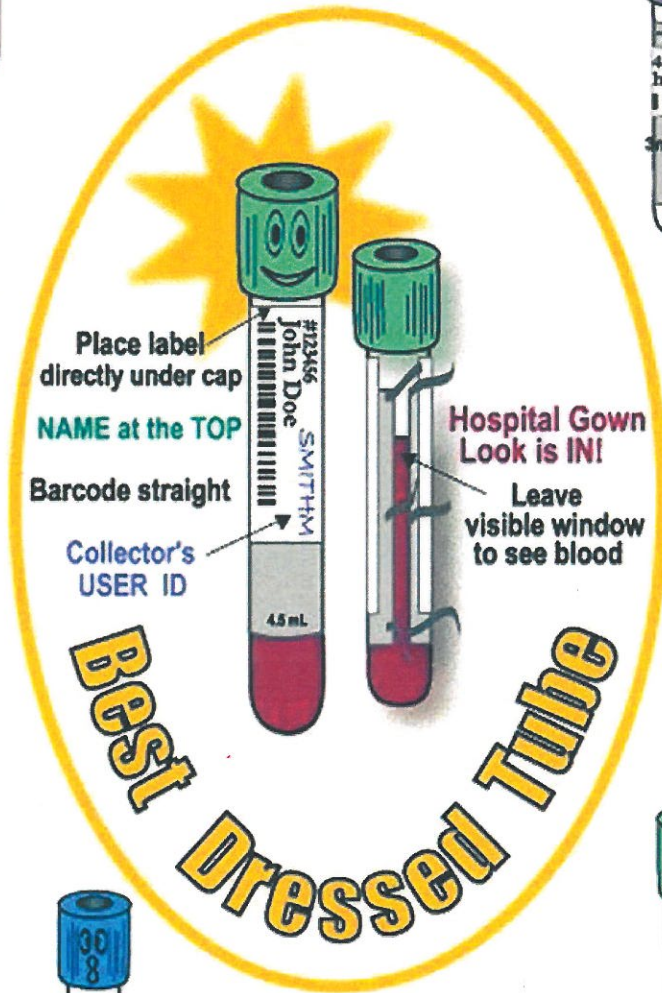

Worst Dressed Tubes

Wrinkled

Turtleneck

The Wrap Around

Cinched Belt

Flying Ace Scarf

Topsy Turvy Label

Twisted Shirt

Place label directly under cap

NAME at the TOP

Barcode straight

Collector's USER ID

Hospital Gown Look is IN!

Leave visible window to see blood

BEST DRESSED TUBE

Get it Straight Reduce the Wait